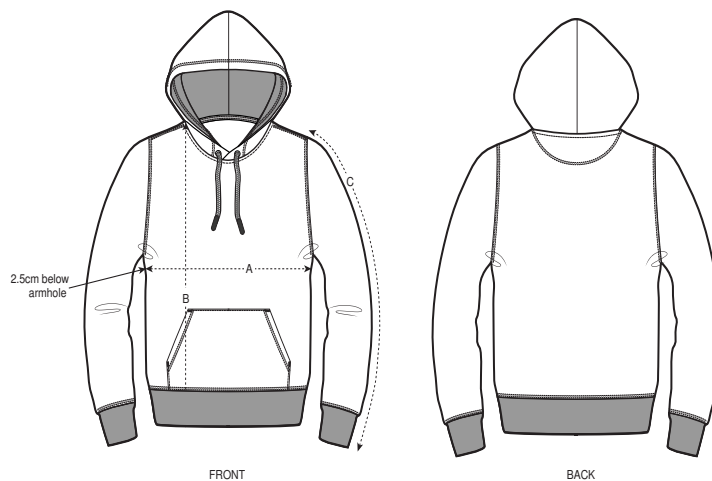

Stanley/Stella Drummer

SIZES	XXS	XS	S	M	L	XL	XXL	3XL	4XL	5XL
A Half Chest	46.5	49	51.5	54	57	60	63	66	71	76
B Body Length	61	63	66	70	72	74	76	78	80	81
C Sleeve Length	60.5	61.5	64	65.5	67	68.5	70	70	70	70