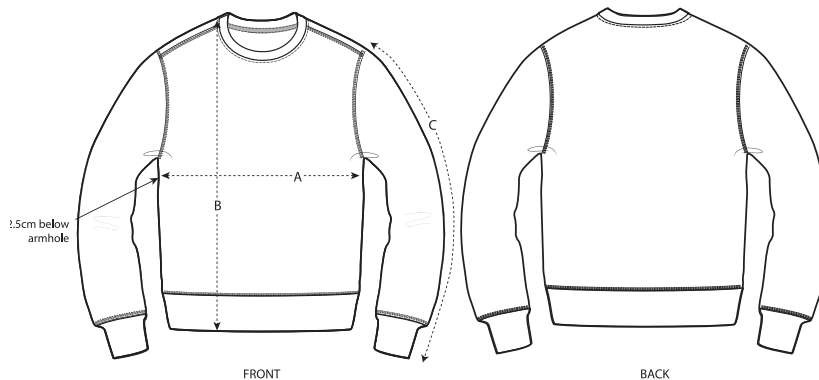

Stanley/Stella Roller

SIZES	XXS	XS	S	M	L	XL	XXL	3XL	4XL	5XL
A Half Chest	46.5	49	51.5	54	57	60	63	66	71	76
B Body Length	60	62	67	71	73	75	77	79	81	82
C Sleeve Length	60.5	61.5	64	65.5	67	68.5	70	70	70	70